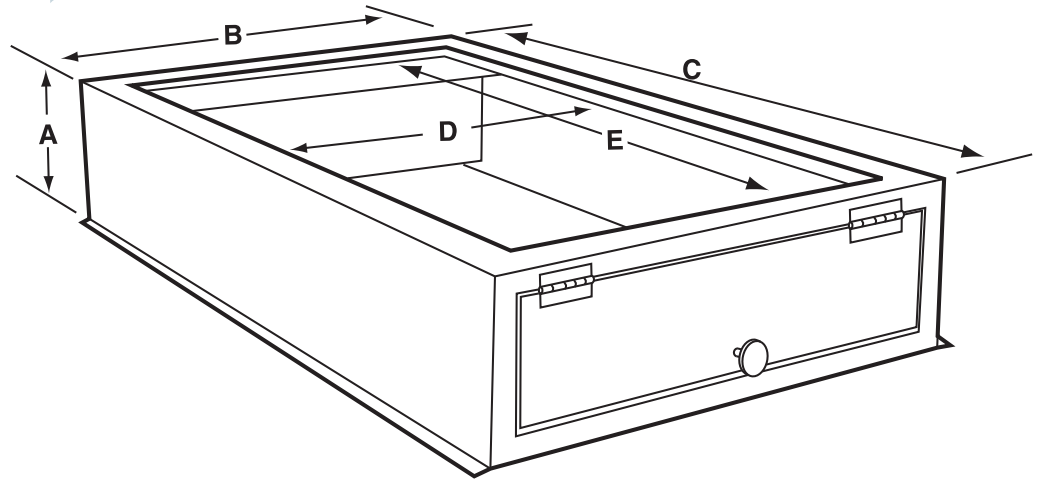

Accommodator

ACCOMMODATOR TALL BASE

Height 5 3/4"

Handles 1", 2" or 4" filters

ACCOMMODATOR SHORT BASE

Height 3 3/4"

Handles 1" or 2" filters

- Spring-hinged door for easy access
- Built for standard filters
- Gasketed door ensures tight seal
- Fully insulated
- Sizes to fit all furnaces through 5 tons
- Individually Boxed

NOTE:

1", 2" or 4" filter option

Filter may be purchased at your local wholesaler or distributor

Accommodator Short

PART #	OUTSIDE DIMENSION			DUCT OPENING		FILTER SIZE
	A	B	C	D	E	
ACG 1425-3	3 ³ / ₄	15 ⁵ / ₈	28 ¹ / ₂	12 ⁷ / ₈	26 ¹ / ₂	14 x 25
ACG 1625-3	3 ³ / ₄	17 ³ / ₈	28 ¹ / ₂	14 ⁷ / ₈	26 ¹ / ₂	16 x 25
ACG 2025-3	3 ³ / ₄	21 ³ / ₈	28 ¹ / ₂	18 ⁷ / ₈	26 ¹ / ₂	20 x 25
ACG 2424-3	3 ³ / ₄	25 ³ / ₈	28 ¹ / ₂	22 ⁷ / ₈	26 ¹ / ₂	24 x 24
ACG 3025-3	3 ³ / ₄	31 ³ / ₈	28 ¹ / ₂	28 ⁵ / ₈	26 ¹ / ₂	30 x 25

Accommodator Tall

PART #	OUTSIDE DIMENSION			DUCT OPENING		FILTER SIZE
	A	B	C	D	E	
ACG 1425-6	5 ³ / ₄	15 ⁵ / ₈	28 ¹ / ₂	12 ⁷ / ₈	26 ¹ / ₂	14 x 25
ACG 1625-6	5 ³ / ₄	17 ³ / ₈	28 ¹ / ₂	14 ⁷ / ₈	26 ¹ / ₂	16 x 25
ACG 2025-6	5 ³ / ₄	21 ³ / ₈	28 ¹ / ₂	18 ⁷ / ₈	26 ¹ / ₂	20 x 25
ACG 2424-6	5 ³ / ₄	25 ³ / ₈	28 ¹ / ₂	22 ⁷ / ₈	26 ¹ / ₂	24 x 24
ACE 3025-6	5 ³ / ₄	31 ³ / ₈	28 ¹ / ₂	28 ⁵ / ₈	26 ¹ / ₂	30 x 25