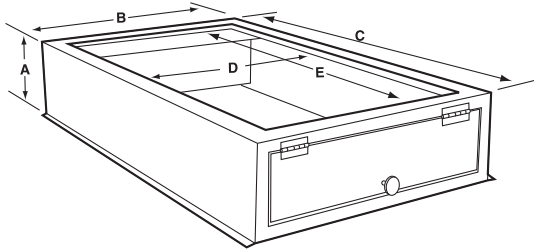

Baseline^{2.0}

Baseline^{2.0} 2 Series

Height 2 3/4"

Handles 1" filters

Baseline^{2.0} 3 Series

Height 3 3/4"

Handles 1", or 2" filters

Baseline^{2.0} 6 Series

Height 5 3/4"

Handles 1", 2" or 4" filters

- Spring-hinged door for easy access
- 22 gauge construction
- Gasketed door ensures tight seal
- Accepts standards filters
- Rounded corners for safer handling
- Individually Boxed

NOTE:

Filter not included. See your local wholesaler or distributor.

Baseline 2 Series Electric AHU

PART #	OUTSIDE DIMENSION			DUCT OPENING		FILTER SIZE
	A	B	C	D	E	
BLE2 1420-2	2 ³ / ₄	15 ³ / ₈	22	12 ⁷ / ₈	19	14 x 20
BLE2 1620-2	2 ³ / ₄	17 ³ / ₈	22	14 ⁷ / ₈	19	16 x 20
BLE2 2020-2	2 ³ / ₄	21 ³ / ₈	22	17 ¹ / ₄	19	20 x 20
BLE2 2025-2	2 ³ / ₄	26 ³ / ₈	22	23 ⁷ / ₈	19	20 x 25
BLE2 2025-2N	2 ³ / ₄	21 ³ / ₈	25	18 ³ / ₄	23	20 x 25