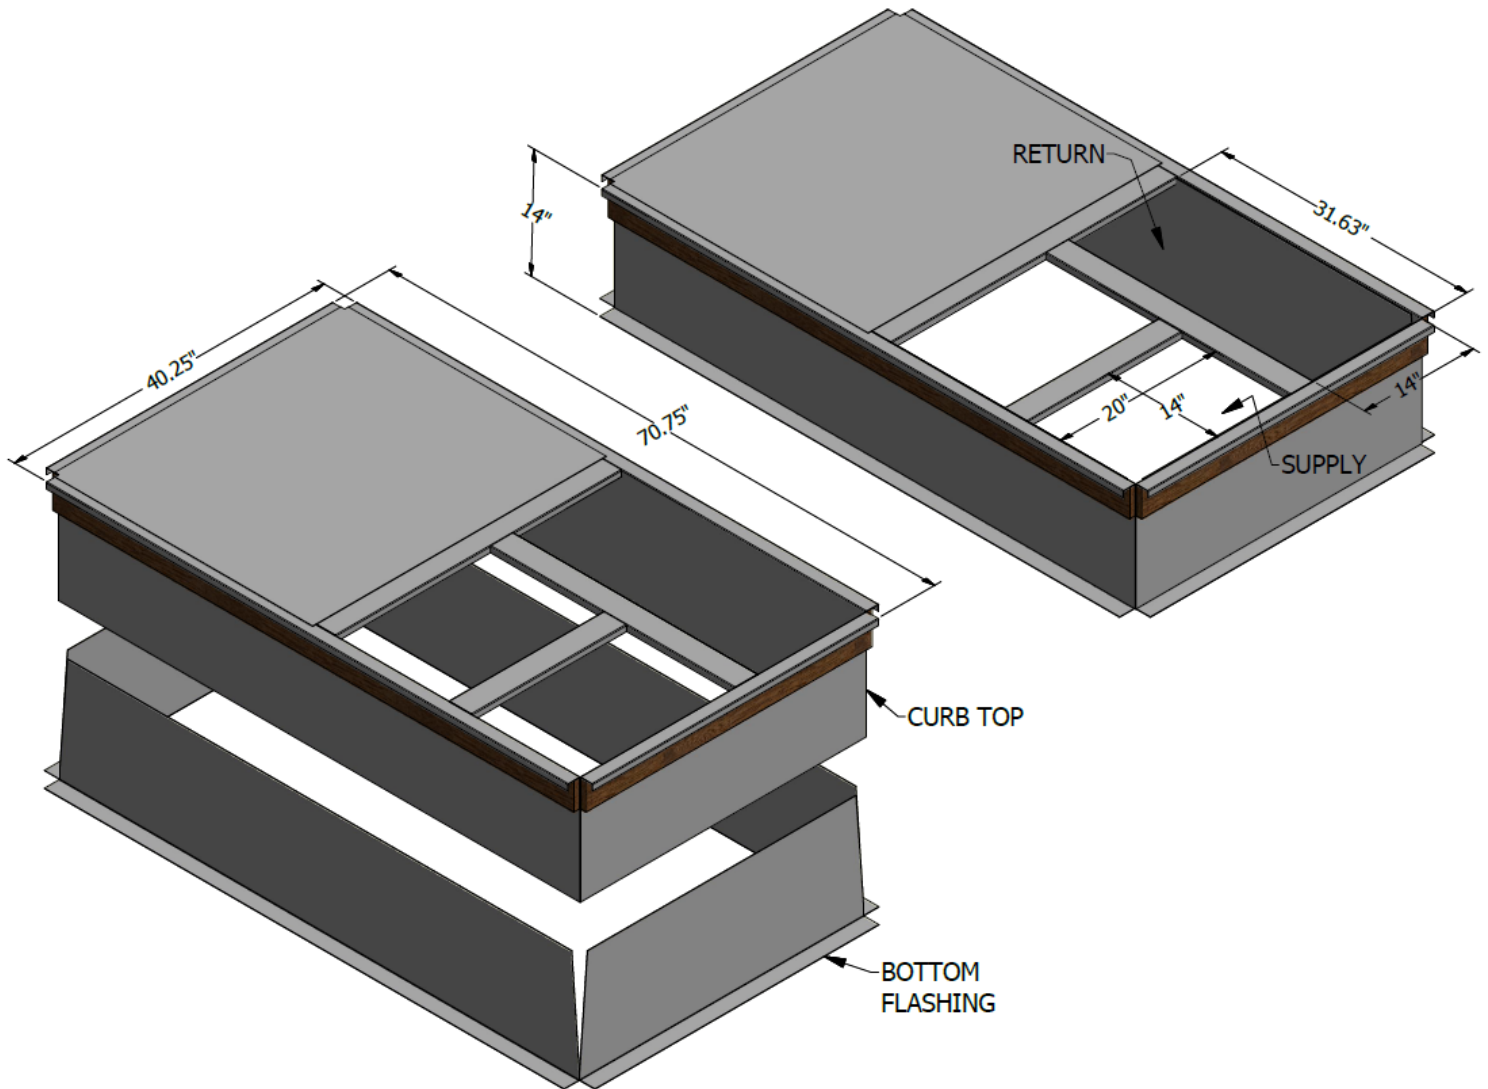

McDaniel Metals

281-987-8400 • 281-987-9494 (fax)
1318 Buschong, Houston, TX 77039
www.mcdanielmetals.com

14FLTADJ3672B

14" ADJUSTABLE ROOF CURB FITS
DAIKIN D*G036-072, D*H036-072,
D*C036-072, DP16G/D60M,
DP16C/H60M, AND GOODMAN
GPH/APH1660M, GPG/APG1660M

Roof curb is shipped in 2 sections, stacked atop one another.
The Bottom Flashing is one piece. The Curb Top is one piece. Each piece is welded together.
Roof curb is adjustable from 0 to 2/12 pitch in any direction.