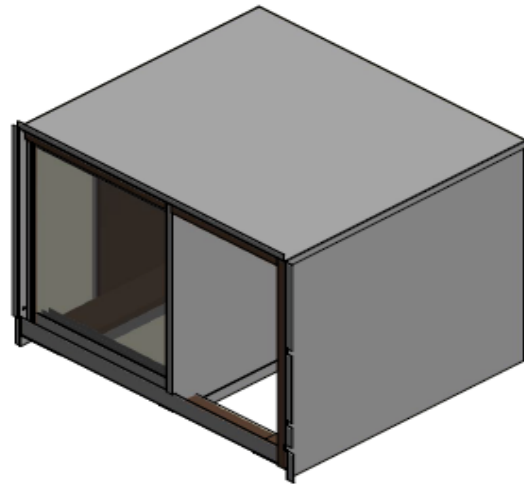

BOTTOM

## DOWNFLOW PLENUM

For use with PCCP101-103 curb  
Duct flanges provided for both Supply and Return  
Internal filter rack holds 20 X 25 X 1" or 2" filter  
Fully insulated R6