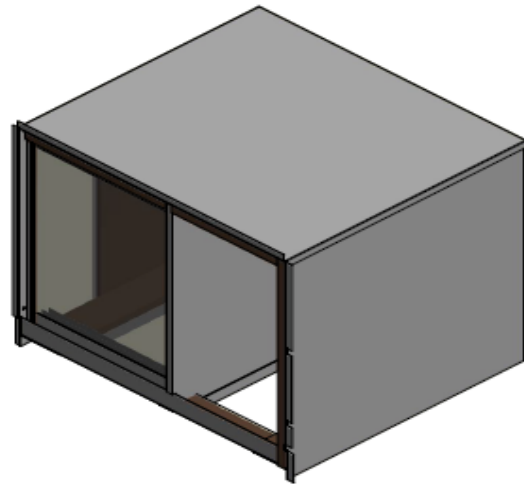

BOTTOM

DOWNFLOW PLENUM

For use with PCCP101-103 curb
Duct flanges provided for both Supply and Return
Internal filter rack holds 20 X 25 X 1" or 2" filter
Fully insulated R6