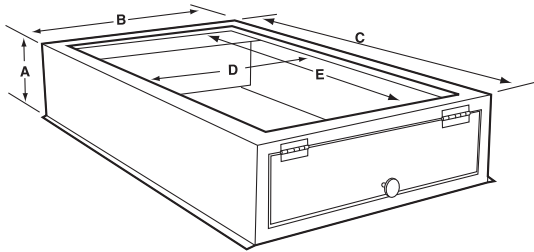

Baseline^{2.0}

Baseline^{2.0} 2 Series

Height 2 3/4"

Handles 1" filters

Baseline^{2.0} 3 Series

Height 3 3/4"

Handles 1", or 2" filters

Baseline^{2.0} 6 Series

Height 5 3/4"

Handles 1", 2" or 4" filters

- Spring-hinged door for easy access
- 22 gauge construction
- Gasketed door ensures tight seal
- Accepts standards filters
- Rounded corners for safer handling
- Individually Boxed

NOTE:

Filter not included. See your local wholesaler or distributor.

Baseline 2 Series Electric AHU

PART #	OUTSIDE DIMENSION			DUCT OPENING		FILTER SIZE
	A	B	C	D	E	
BLE2 1420-2	2 ³ / ₄	15 ³ / ₈	22	12 ⁷ / ₈	19	14 x 20
BLE2 1620-2	2 ³ / ₄	17 ³ / ₈	22	14 ⁷ / ₈	19	16 x 20
BLE2 2020-2	2 ³ / ₄	21 ³ / ₈	22	17 ¹ / ₄	19	20 x 20
BLE2 2025-2	2 ³ / ₄	26 ³ / ₈	22	23 ⁷ / ₈	19	20 x 25
BLE2 2025-2N	2 ³ / ₄	21 ³ / ₈	25	18 ³ / ₄	23	20 x 25

Baseline 3 Series Electric AHU

PART #	OUTSIDE DIMENSION			DUCT OPENING		FILTER SIZE
	A	B	C	D	E	
BLE2 1420-3	3 ³ / ₄	15 ³ / ₈	22	12 ⁷ / ₈	19	14 x 20
BLE2 1620-3	3 ³ / ₄	17 ³ / ₈	22	14 ⁷ / ₈	19	16 x 20
BLE2 2020-3	3 ³ / ₄	21 ³ / ₈	22	18 ⁷ / ₈	19	20 x 20
BLE2 2025-3	3 ³ / ₄	26 ³ / ₈	22	23 ⁷ / ₈	19	20 x 25
BLE2 2025-3N	3 ³ / ₄	21 ³ / ₈	25	18 ³ / ₄	23	20 x 25