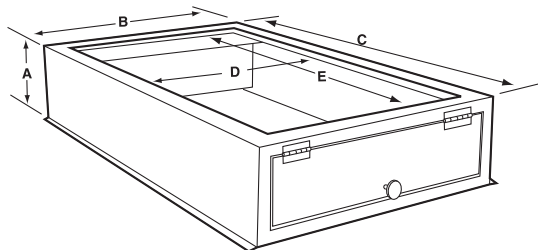

## Baseline<sup>2.0</sup>

### Baseline<sup>2.0</sup> 2 Series

Height 2 3/4"

Handles 1" filters

### Baseline<sup>2.0</sup> 3 Series

Height 3 3/4"

Handles 1" or 2" filters

### Baseline<sup>2.0</sup> 6 Series

Height 5 3/4"

Handles 1", 2" or 4" filters

- Spring-hinged door for easy access
- 22 gauge construction
- Gasketed door ensures tight seal
- Accepts standards filters
- Rounded corners for safer handling
- Individually Boxed