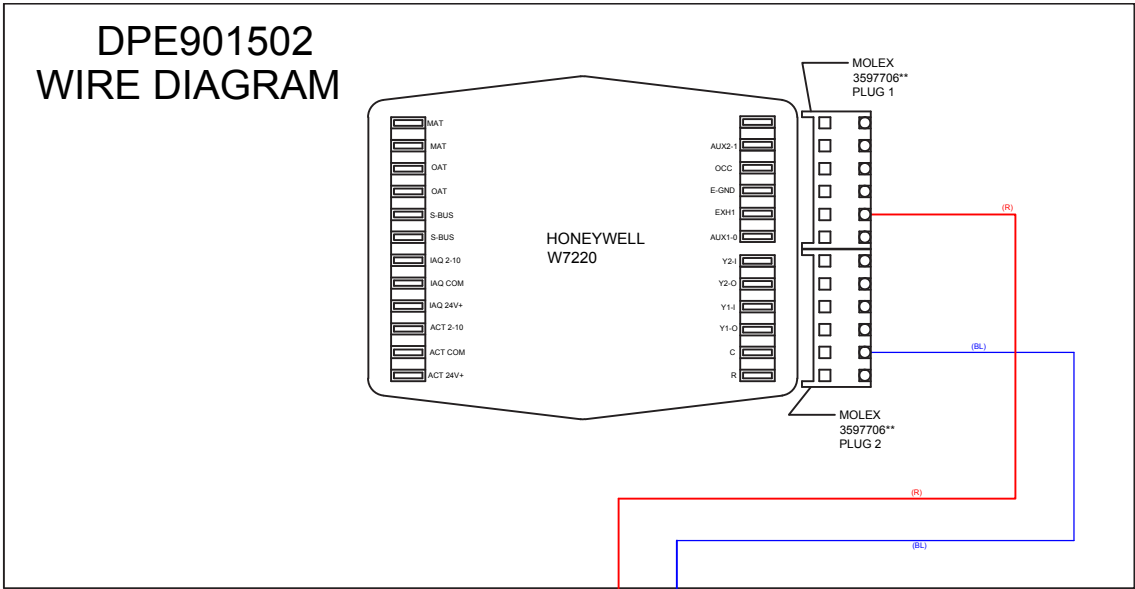

CONTENTS

1	Power Exhaust Hood
2	Support Legs
2	Side Connectors
1	Installation Instructions

Figure 3

Model	Voltage	Motor				
		HP	RPM	Type	FLA	Speeds
PE901502	208/230-1-60	1/2	1075	Direct Drive	2.4	1
PE901504	460-1-60	1/2	1075	Direct Drive	1.2	1
PE901507	575-1-60	1/2	1100	Direct Drive	1.0	1

DPE901502 WIRE DIAGRAM

DPE901504 WIRE DIAGRAM

DPE901507 WIRE DIAGRAM