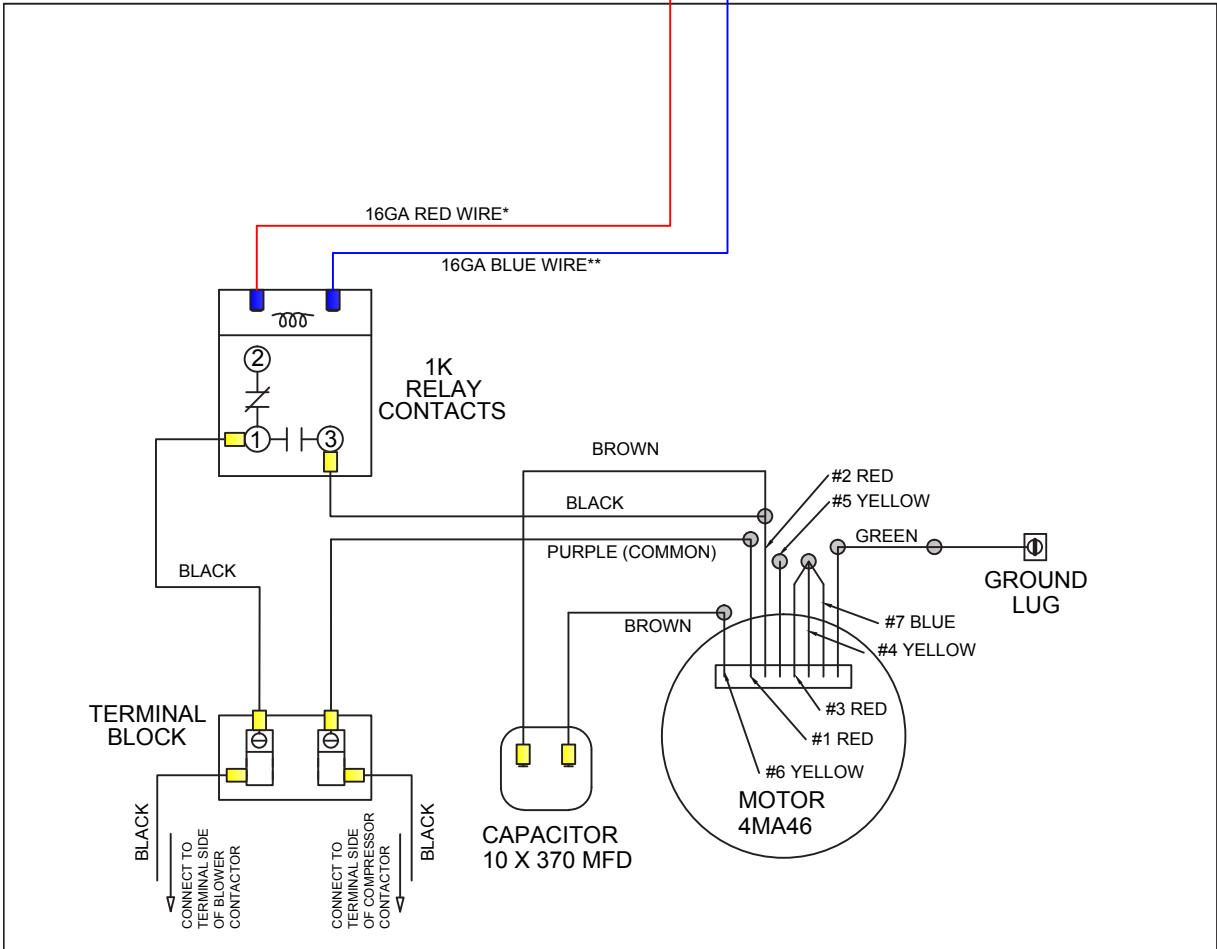

CONTENTS

1	Power Exhaust Hood
2	Support Legs
2	Side Connectors
1	Installation Instructions

Figure 3

Model	Voltage	Motor				
		HP	RPM	Type	FLA	Speeds
PE901502	208/230-1-60	1/2	1075	Direct Drive	2.4	1
PE901504	460-1-60	1/2	1075	Direct Drive	1.2	1
PE901507	575-1-60	1/2	1100	Direct Drive	1.0	1

DPE901502 WIRE DIAGRAM

DPE901504 WIRE DIAGRAM

DPE901507 WIRE DIAGRAM