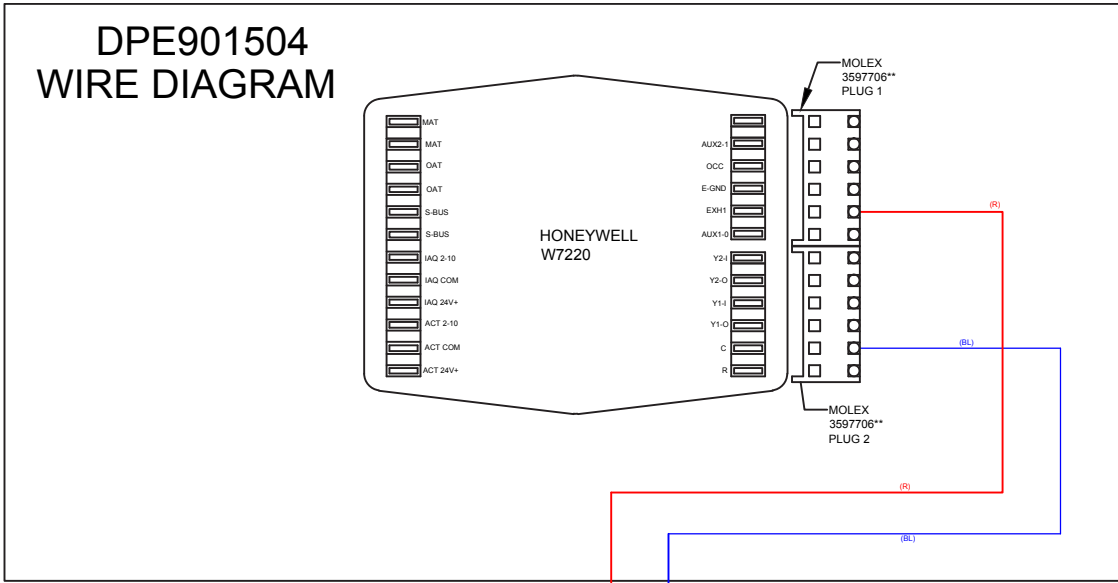

CONTENTS

1	Power Exhaust Hood
2	Support Legs
2	Side Connectors
1	Installation Instructions

Figure 3

Model	Voltage	Motor				
		HP	RPM	Type	FLA	Speeds
PE901502	208/230-1-60	1/2	1075	Direct Drive	2.4	1
PE901504	460-1-60	1/2	1075	Direct Drive	1.2	1
PE901507	575-1-60	1/2	1100	Direct Drive	1.0	1

DPE901502 WIRE DIAGRAM

DPE901504 WIRE DIAGRAM

DPE901507 WIRE DIAGRAM