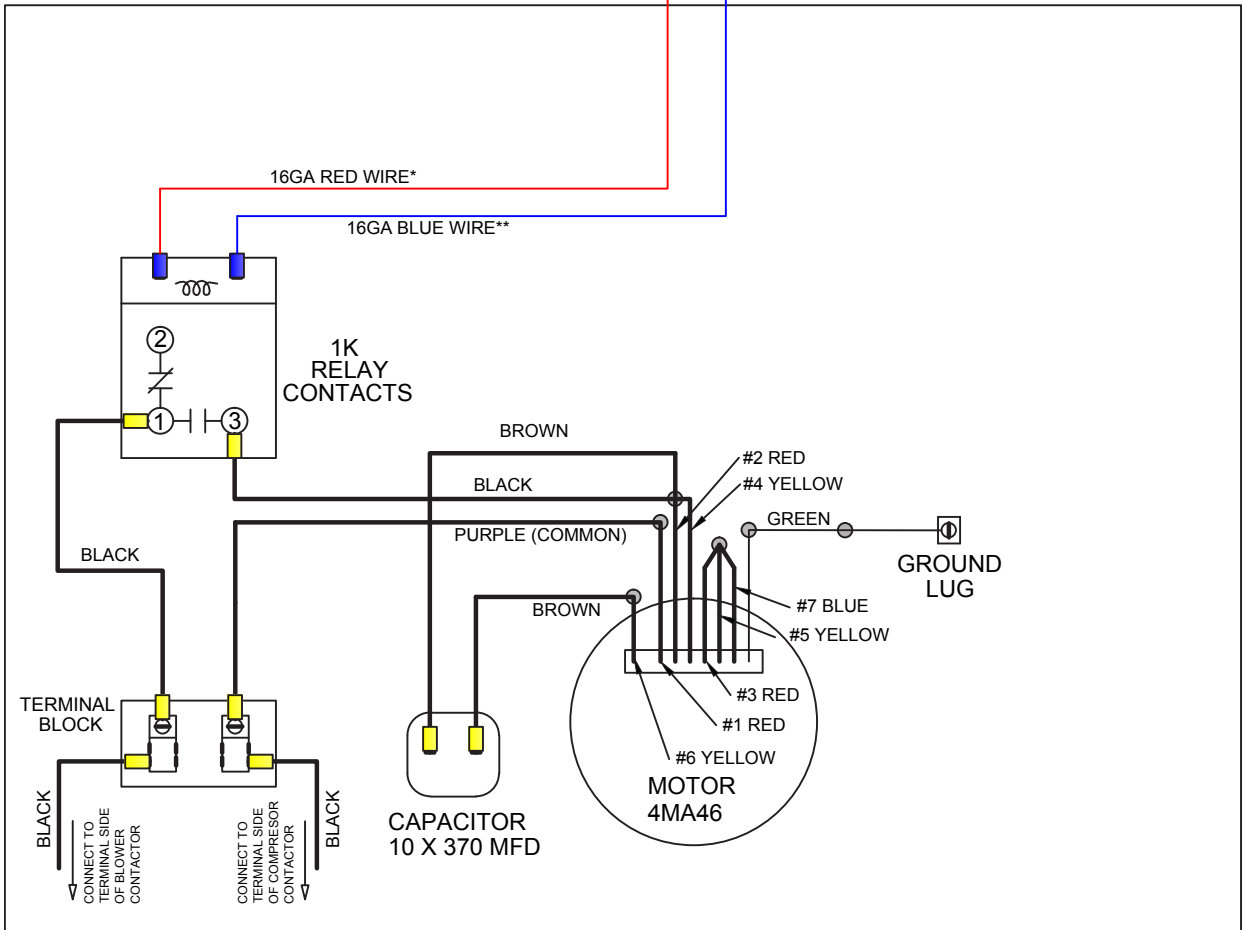

CONTENTS

1	Power Exhaust Hood
2	Support Legs
2	Side Connectors
1	Installation Instructions

Figure 3

Model	Voltage	Motor				
		HP	RPM	Type	FLA	Speeds
PE901502	208/230-1-60	1/2	1075	Direct Drive	2.4	1
PE901504	460-1-60	1/2	1075	Direct Drive	1.2	1
PE901507	575-1-60	1/2	1100	Direct Drive	1.0	1

DPE901502 WIRE DIAGRAM

DPE901504 WIRE DIAGRAM

DPE901507 WIRE DIAGRAM