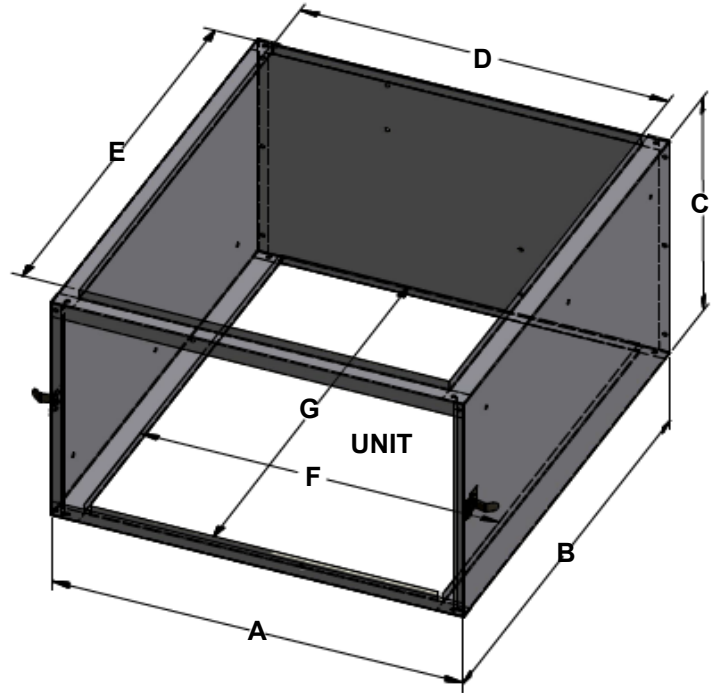

Counterflow Filter Housing

PART #	A	B	C	D	E	F	G	QTY	FILTER SIZE
CF1	15 ³ / ₄	21 ³ / ₈	12	13 ³ / ₄	20 ¹ / ₄	12 ⁵ / ₈	20 ¹ / ₈	2	10 x 20 x 1
CF2	18 ³ / ₄	21 ³ / ₈	12	16 ³ / ₄	20 ¹ / ₄	16 ¹ / ₈	20 ¹ / ₈	3	10 x 20 x 1
CF3	23 ¹ / ₄	21 ³ / ₈	12	21 ¹ / ₄	20 ¹ / ₄	20	20 ¹ / ₈	3	10 x 20 x 1
CF4	27 ³ / ₄	21 ³ / ₈	12	25 ³ / ₄	20 ¹ / ₄	23 ³ / ₈	20 ¹ / ₈	4	10 x 20 x 1

- Available in 1.5 - 3 ton models
- Uses standard filter sizes
- Fully insulated
- Heavy gauge steel
- Removable door for filter access
- Gasketed seals
- Angled filter installation