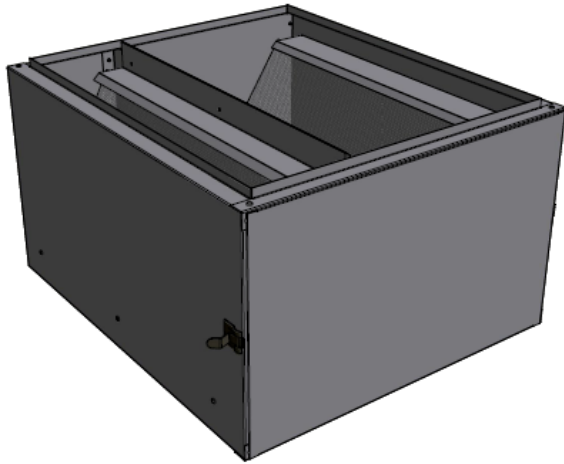

Counterflow Filter Housing

PART #	A	B	C	D	E	F	G	QTY	FILTER SIZE
CF1	15 ³ / ₄	21 ³ / ₈	12	13 ³ / ₄	20 ¹ / ₄	12 ⁵ / ₈	20 ¹ / ₈	2	10 x 20 x 1
CF2	18 ³ / ₄	21 ³ / ₈	12	16 ³ / ₄	20 ¹ / ₄	16 ¹ / ₈	20 ¹ / ₈	3	10 x 20 x 1
CF3	23 ¹ / ₄	21 ³ / ₈	12	21 ¹ / ₄	20 ¹ / ₄	20	20 ¹ / ₈	3	10 x 20 x 1
CF4	27 ³ / ₄	21 ³ / ₈	12	25 ³ / ₄	20 ¹ / ₄	23 ³ / ₈	20 ¹ / ₈	4	10 x 20 x 1

- Available in 1.5 - 3 ton models
- Uses standard filter sizes
- Fully insulated
- Heavy gauge steel
- Removable door for filter access
- Gasketed seals
- Angled filter installation