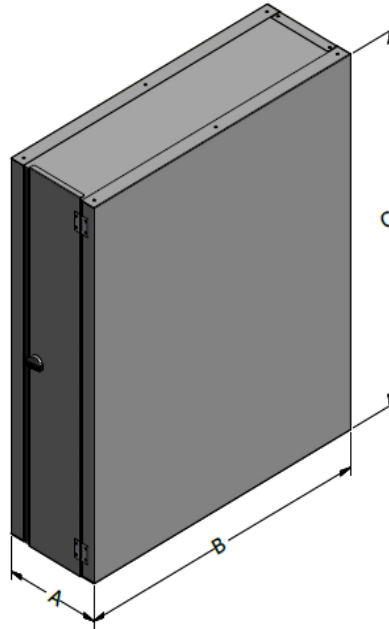

MODEL HR

MODEL HRB

The Horizontal Filter housing gives the home owner the option of a 1", 2" or 4" filter.

Model Number	A	B	C	D	E	Filter Size
HR20	6 5/8	25 1/2	20	19 3/4	19	20X25
HR25	6 5/8	20 1/2	25	19 3/4	19	20X25
HRB20	6 5/8	25 1/2	20	-	-	20X25
HRB25	6 5/8	20 1/2	25	-	-	20X25
HR1625	6 5/8	25 1/2	16	19 3/4	14	16X25
HRB1625	6 5/8	25 1/2	16			16X25

- Standard Size Filters
- Horizontal or Side Return Applications
- Individually Boxed and Labeled
- Fully Insulated
- HR Models Include Duct Flange
- HRB Models Blocked On Both Sides