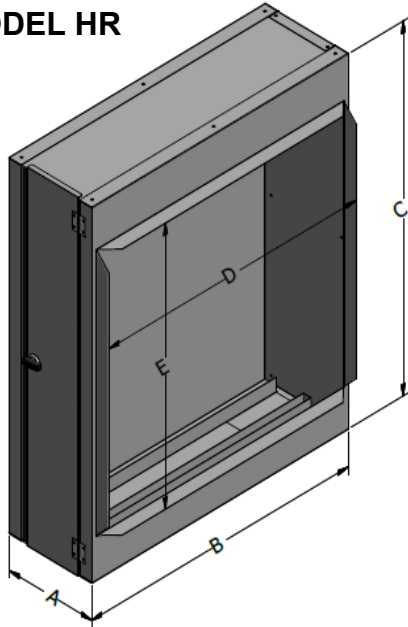

MODEL HR

MODEL HRB

The Horizontal Filter housing gives the home owner the option of a 1", 2" or 4" filter.

Model Number	A	B	C	D	E	Filter Size
HR20	6 5/8	25 1/2	20	19 3/4	19	20X25
HR25	6 5/8	20 1/2	25	19 3/4	19	20X25
HRB20	6 5/8	25 1/2	20	-	-	20X25
HRB25	6 5/8	20 1/2	25	-	-	20X25
HR1625	6 5/8	25 1/2	16	19 3/4	14	16X25
HRB1625	6 5/8	25 1/2	16			16X25

- Standard Size Filters
- Horizontal or Side Return Applications
- Individually Boxed and Labeled
- Fully Insulated
- HR Models Include Duct Flange
- HRB Models Blocked On Both Sides