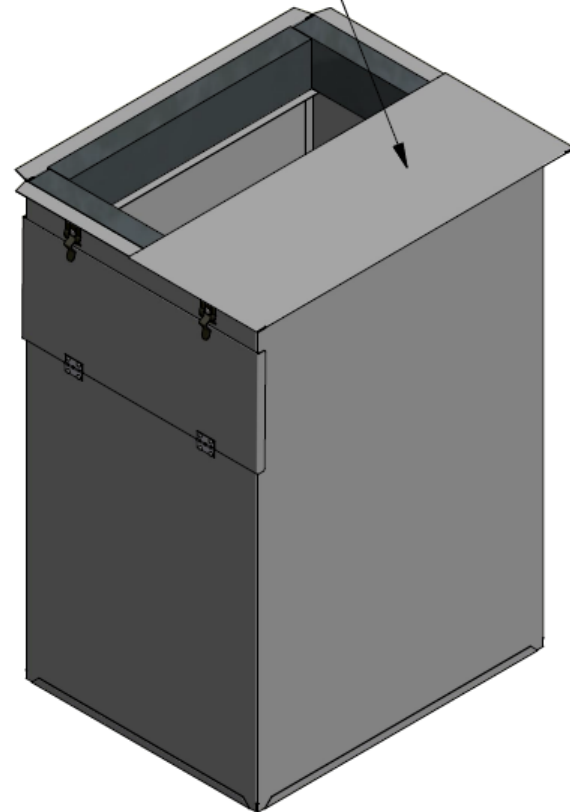

DUAL FILTER PLENUM DIMENSIONS			
ITEM #	A	B	FILTER SIZE
DFP1420R	14 7/16	20 3/8	14 X 20
DFP1620R	16 7/16	20 3/8	16 X 20
DFP1625R	16 7/16	25 3/8	16 X 25
DFP2020R	20 7/16	20 3/8	20 X 20
DFP2025R	20 7/16	25 3/8	20 X 25
DFP2520R	25 7/16	20 3/8	20 X 25

ADJUSTABLE
SLIDE CAP

- For use in Horizontal Applications
- R-6 Insulation
- Hinged Filter Access Door
- Ships Knocked Down in a Box
- Snap Lock Assembly (Field Assembled)
- Uses 1" Pre-filter and 4" Filter (Not Included)