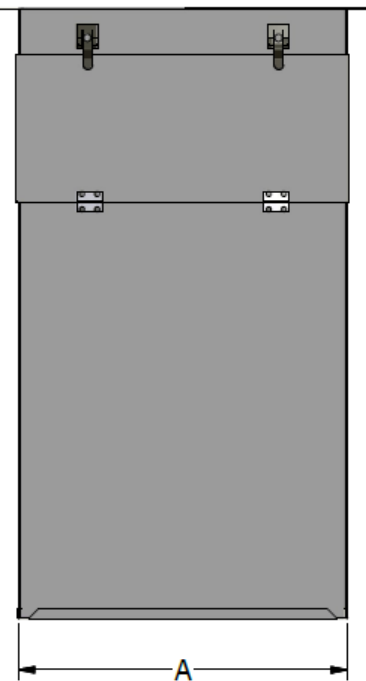

DUAL FILTER PLENUM DIMENSIONS			
ITEM #	A	B	FILTER SIZE
DFP1420R	14 7/16	20 3/8	14 X 20
DFP1620R	16 7/16	20 3/8	16 X 20
DFP1625R	16 7/16	25 3/8	16 X 25
DFP2020R	20 7/16	20 3/8	20 X 20
DFP2025R	20 7/16	25 3/8	20 X 25
DFP2520R	25 7/16	20 3/8	20 X 25

ADJUSTABLE
SLIDE CAP

- For use in Horizontal Applications
- R-6 Insulation
- Hinged Filter Access Door
- Ships Knocked Down in a Box
- Snap Lock Assembly (Field Assembled)
- Uses 1" Pre-filter and 4" Filter (Not Included)