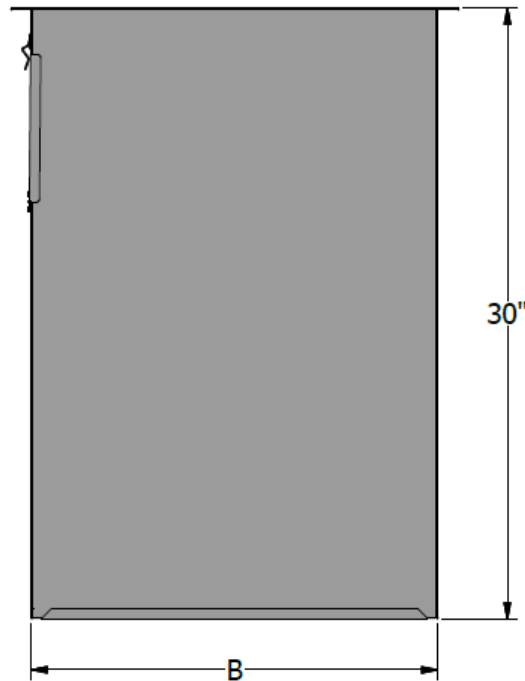

DUAL FILTER PLENUM DIMENSIONS			
ITEM #	A	B	FILTER SIZE
DFP1420R	14 7/16	20 3/8	14 X 20
DFP1620R	16 7/16	20 3/8	16 X 20
DFP1625R	16 7/16	25 3/8	16 X 25
DFP2020R	20 7/16	20 3/8	20 X 20
DFP2025R	20 7/16	25 3/8	20 X 25
DFP2520R	25 7/16	20 3/8	20 X 25

ADJUSTABLE
SLIDE CAP

- For use in Horizontal Applications
- R-6 Insulation
- Hinged Filter Access Door
- Ships Knocked Down in a Box
- Snap Lock Assembly (Field Assembled)
- Uses 1" Pre-filter and 4" Filter (Not Included)