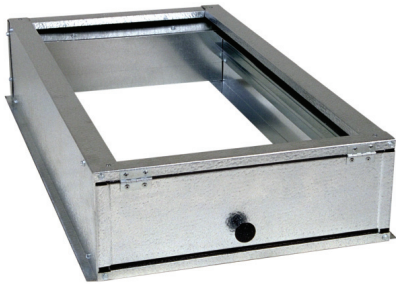

Accommodator

ACCOMMODATOR TALL BASE

Height 5 3/4"

Handles 1", 2" or 4" filters

ACCOMMODATOR SHORT BASE

Height 3 3/4"

Handles 1" or 2" filters

- Spring-hinged door for easy access
- Built for standard filters
- Gasketed door ensures tight seal
- Fully insulated
- Sizes to fit all furnaces through 5 tons
- Individually Boxed

NOTE:

1", 2" or 4" filter options

Filter may be purchased at your local wholesaler or distributor

Accommodator Short

PART #	OUTSIDE DIMENSION			DUCT OPENING		FILTER SIZE
	A	B	C	D	E	
ACE 1420-3	3 3/4	15 3/8	22	12 1/2	19	14 x 20
ACE 1620-3	3 3/4	17 3/8	22	14 1/2	19	16 x 20
ACE 2020-3	3 3/4	21 3/8	22	17 1/2	19	20 x 20
ACE 2025-3	3 3/4	26 3/8	22	22 1/2	19	20 x 25
ACE 2025-3N	3 3/4	21 3/8	25	18 7/8	21 1/2	20 x 25

Accommodator Tall

PART #	OUTSIDE DIMENSION			DUCT OPENING		FILTER SIZE
	A	B	C	D	E	
ACE 1420-6	5 3/4	15 3/8	22	12 1/2	19	14 x 20
ACE 1620-6	5 3/4	17 3/8	22	14 1/2	19	16 x 20
ACE 2020-6	5 3/4	21 3/8	22	18 1/2	19	20 x 20
ACE 2025-6	5 3/4	26 3/8	22	23 1/2	19	20 x 25
ACE 2025-6N	5 3/4	21 3/8	25	18 3/8	21 5/8	20 x 25