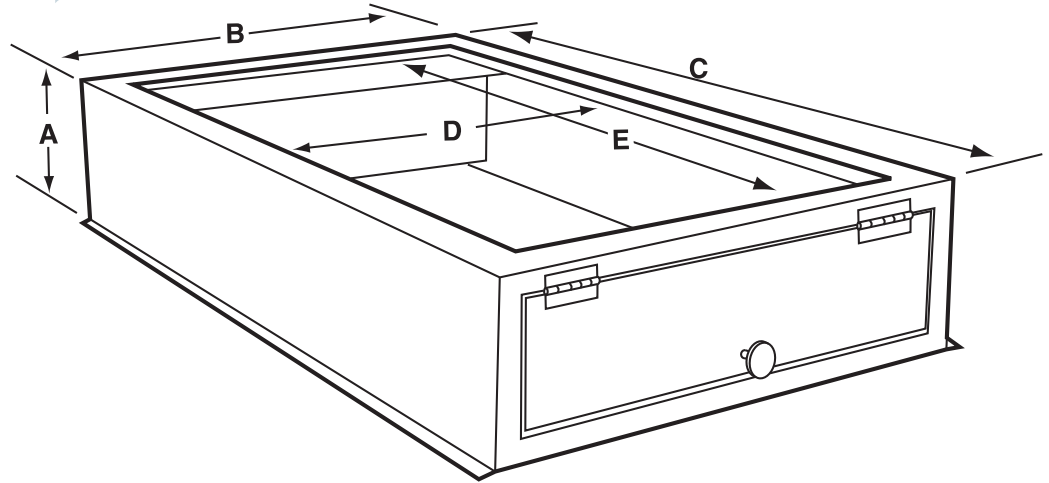

Accommodator

ACCOMMODATOR TALL BASE

Height 5 3/4"

Handles 1", 2" or 4" filters

ACCOMMODATOR SHORT BASE

Height 3 3/4"

Handles 1" or 2" filters

- Spring-hinged door for easy access
- Built for standard filters
- Gasketed door ensures tight seal
- Fully insulated
- Sizes to fit all furnaces through 5 tons
- Individually Boxed

NOTE:

1", 2" or 4" filter options

Filter may be purchased at your local wholesaler or distributor

Accommodator Short

PART #	OUTSIDE DIMENSION			DUCT OPENING		FILTER SIZE
	A	B	C	D	E	
ACE 1420-3	3 3/4	15 3/8	22	12 1/2	19	14 x 20
ACE 1620-3	3 3/4	17 3/8	22	14 1/2	19	16 x 20
ACE 2020-3	3 3/4	21 3/8	22	17 1/2	19	20 x 20
ACE 2025-3	3 3/4	26 3/8	22	22 1/2	19	20 x 25
ACE 2025-3N	3 3/4	21 3/8	25	18 7/8	21 1/2	20 x 25

Accommodator Tall

PART #	OUTSIDE DIMENSION			DUCT OPENING		FILTER SIZE
	A	B	C	D	E	
ACE 1420-6	5 3/4	15 3/8	22	12 1/2	19	14 x 20
ACE 1620-6	5 3/4	17 3/8	22	14 1/2	19	16 x 20
ACE 2020-6	5 3/4	21 3/8	22	18 1/2	19	20 x 20
ACE 2025-6	5 3/4	26 3/8	22	23 1/2	19	20 x 25
ACE 2025-6N	5 3/4	21 3/8	25	18 3/8	21 5/8	20 x 25